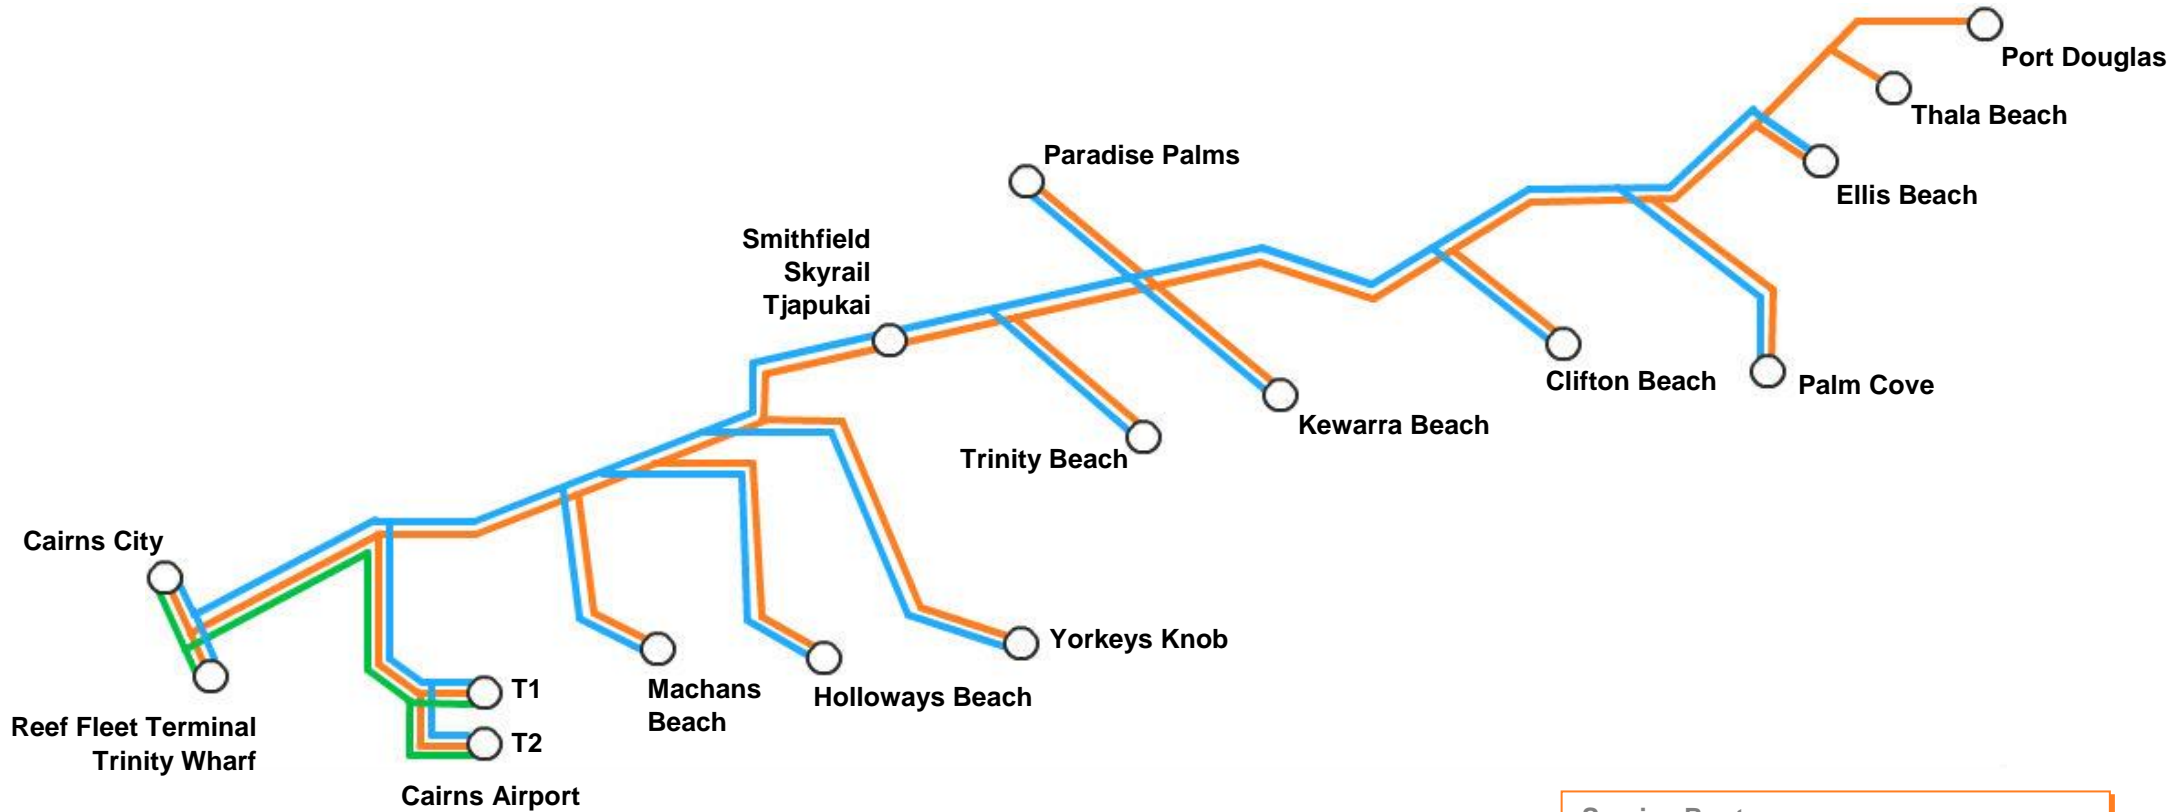

# Full Shuttle Network

Valid from 1<sup>st</sup> October 2015

**Service Routes**

- Cairns City ↔ Cairns Airport
- Cairns City ↔ Northern Beaches
- Cairns City ↔ Port Douglas

*Service beyond your expectations...*